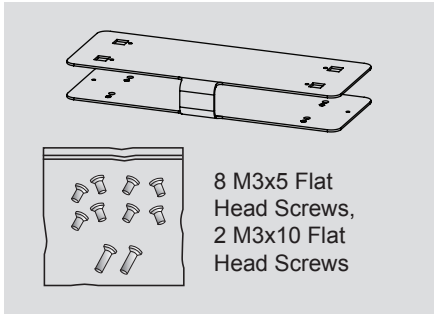

Set Up the Polycom® EagleEye™ Shelf Mounting Bracket for Polycom® RealPresence® Group 300/500

Mount on a Flat Panel

www.polycom.com

© 2014, Polycom, Inc. All rights reserved. POLYCOM® and the names and marks associated with Polycom's products are trademarks and/or service marks of Polycom, Inc. and are registered and/or common law marks in the United States and various other countries. No portion hereof may be reproduced or transmitted in any form or by any means, for any purpose other than the recipient's personal use, without the express written permission of Polycom.

1725-65503-002/A

Mount on a Wall

4 M3x5 Flat Head Screws