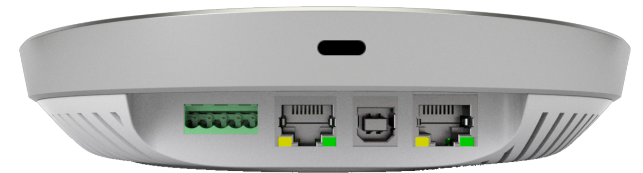

### What's in the Box?

USB Type A to USB Type B Cable: 12 ft. (3.7 m)

CAT 6 Ethernet Cable: 15 ft. (4.6 m)

Terminal Connector

### Networking & Ports

Ethernet (supports PoE+)

Terminal Block

USB Type B

Dante®

VoIP

### Additional Features

Connects up to 10 audio endpoints

Kensington lock equipped

Wall mountable

Dante® enabled