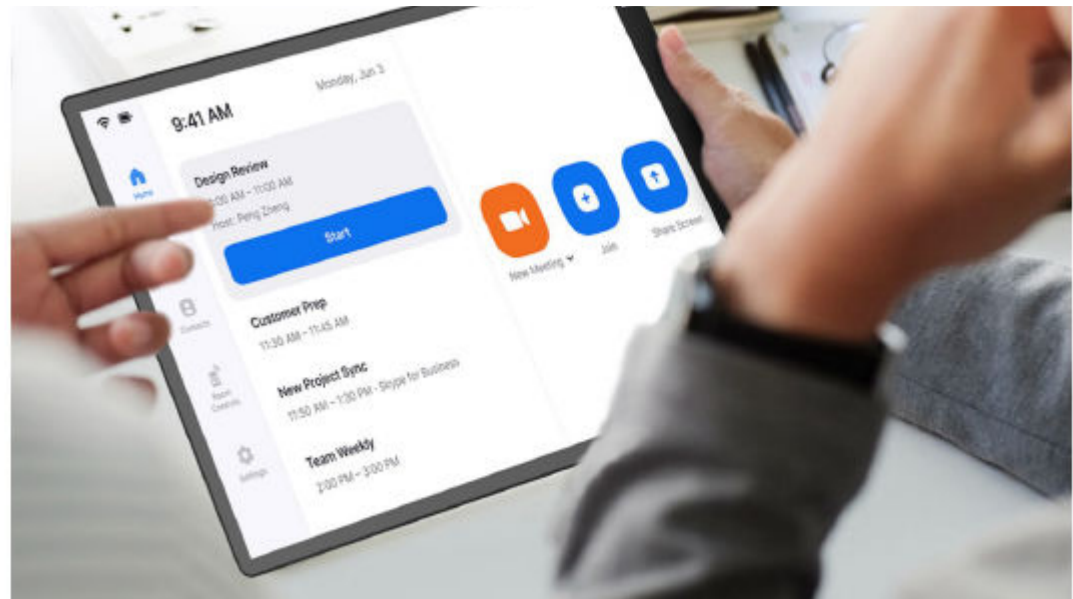

As Zoom Rooms Scheduler (ZRS), Mate will pair with a room resource and allow users to book the room, view room status, or schedule a future meeting session.

Intuitive Control and Resource Management

- As Zoom Rooms Controller (ZRC), DTEN Mate (PoE) provides one-tap to start Zoom meetings, admit participants, adjust camera and microphone settings, and much more
- The DTEN Mate provides flexibility - whether you want to use it outside the conference room for scheduling or inside for convenient control of Zoom meetings

Designed for Flexibility and Versatility

- With its easy-to-install wall-mountable DTEN Mate Dock, the DTEN Mate can be used to reserve meeting rooms and see what other rooms are available within a company's office
- Automatic screen flip technology and clever product design enables a mounting at 20° or 77° for a range of use cases

DTEN Mate (PoE)

- Versatile Zoom Rooms Controller (ZRC) or Zoom Rooms Scheduler (ZRS)
- Ready to interface with any other certified Zoom Rooms appliances
- LED 10" Capacitive Multi-touch Display
- Lightweight at less than 1 lb
- DTEN Mate Dock can be positioned at either 20° or 77°
- The DTEN Mate Dock comes with mounts for both walls and door frames

DTEN Mate (Wi-Fi)

**True
Collaboration
Mobility**

SOLUTION OVERVIEW

Designed for Mobility, Flexibility and Collaborative Experiences

We've all been there. The meeting is going swimmingly and then a meeting participant other than the presenter wants to make a point. They aren't logged in and there isn't time to do so. The room controller's cord can't stretch to them either. Their point is then lost as the meeting fumbles forward to its impending conclusion.