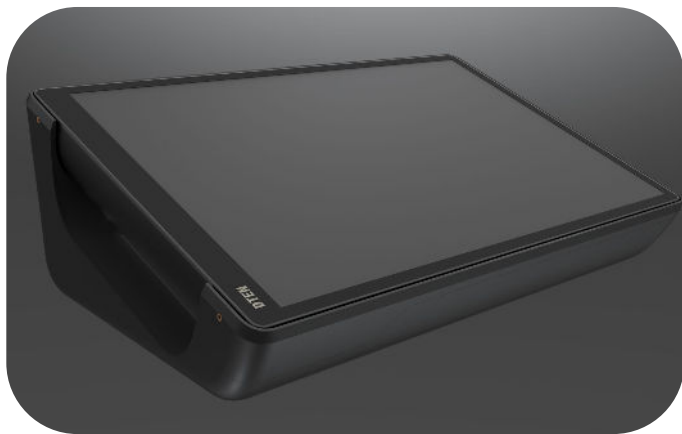

DTEN Mate Dock

Charging Cradle and Mount
for **DTEN Mate**

A Dedicated Charging Station for Added Convenience, Reliability and Utility

The DTEN Mate Dock provides a dedicated charging station and convenient tabletop mount for the **DTEN Mate 10"** touchscreen tablet.

Users can simply lift the DTEN Mate from the charging cradle during meetings- the Mate will resume charging as soon as it is replaced in the cradle.

- Sleek, sturdy design allows for placement horizontal or vertical positioning
- Included soft mounting panels prevent scratching or marking tabletops
- Provides wireless charging for easy pickup and return of DTEN Mate
- Can be used to secure DTEN Mate as a permanent fixture inside conference rooms, common areas or classrooms

Product Dimensions	3.1 x 9.5 x 6.05 in (78.5 x 241.6 x 153.55 mm)
Power	100 to 240 VAC, 50 to 60 Hz Charging Output: 5V2.4A
Included Ports	USB Type-C