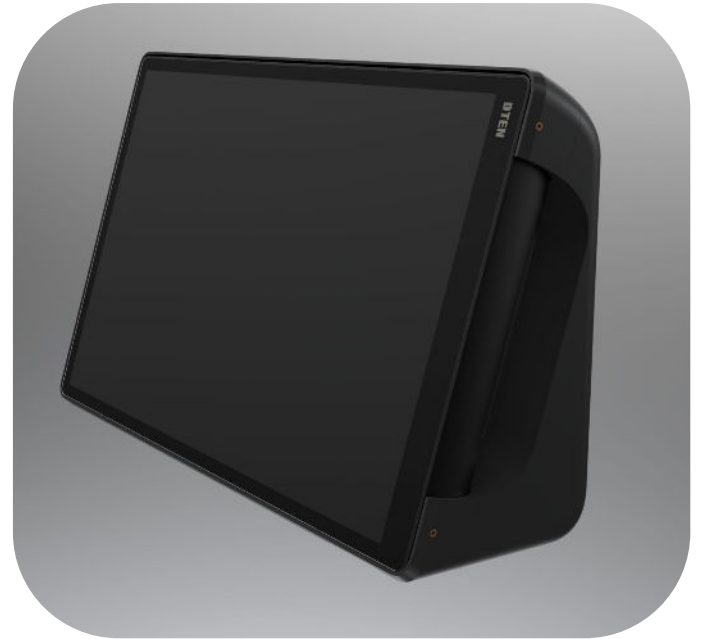

DTEN Mate Dock

Charging Cradle and Mount
for **DTEN Mate**

A Dedicated Charging Station for Added Convenience, Reliability and Utility

The DTEN Mate Dock provides a dedicated charging station and convenient tabletop mount for the **DTEN Mate 10"** touchscreen tablet.

Users can simply lift the DTEN Mate from the charging cradle during meetings- the Mate will resume charging as soon as it is replaced in the cradle.

- Sleek, sturdy design allows for placement horizontal or vertical positioning
- Included soft mounting panels prevent scratching or marking tabletops
- Provides wireless charging for easy pickup and return of DTEN Mate
- Can be used to secure DTEN Mate as a permanent fixture inside conference rooms, common areas or classrooms

Product Dimensions	3.1 x 9.5 x 6.05 in (78.5 x 241.6 x 153.55 mm)
Power	100 to 240 VAC, 50 to 60 Hz Charging Output: 5V2.4A
Included Ports	USB Type-C