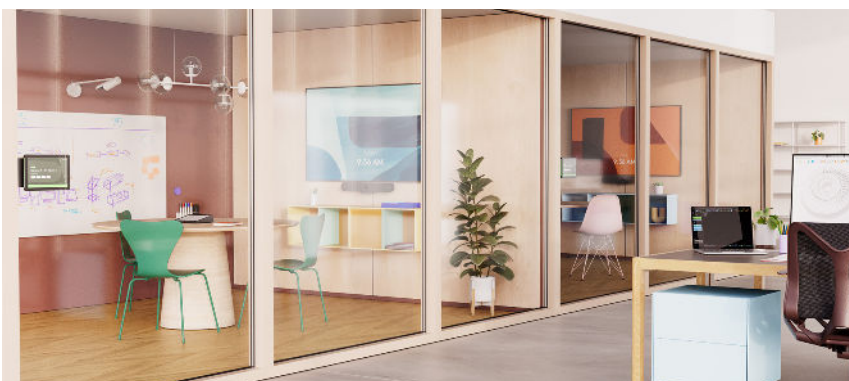

## **ALL-IN-ONE VIDEO BAR FOR HUDDLE AND SMALL ROOMS**

Designed to deliver video meetings with ease, Rally Bar Huddle is quick to set up in person or remotely, simple to manage, and easy to integrate with your existing video conferencing solutions through CollabOS.

Rally Bar Huddle works with most platforms you use to connect hybrid teams, ensuring an effortless experience from the home to the office, and everywhere in between.

Combine Rally Bar Huddle with Tap IP and Tap Scheduler to make it easy to schedule, join, and participate in video meetings.

## EVERYONE IS SEEN AND HEARD CLEARLY

AI video intelligence, advanced sound pickup, noise suppression, and ongoing software improvements provide a clear and natural meeting experience for remote workers.

## QUICK TO SET UP, EASY TO MANAGE

Designed to deliver video meetings with ease, Rally Bar Huddle is quick to set up, simple to manage, and easy to integrate with Tap IP through CollabOS. Plus, use the included Multi Mount to mount Rally Bar Huddle one of three ways; on the wall, on the table, or above the display.