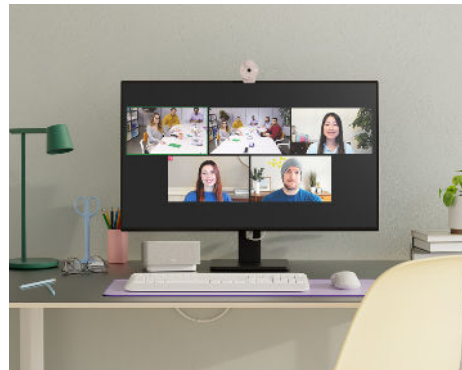

## **ALL-IN-ONE VIDEO BAR FOR HUDDLE AND SMALL ROOMS**

Designed to deliver video meetings with ease, Rally Bar Huddle is quick to set up in person or remotely, simple to manage, and easy to integrate with your existing video conferencing solutions through CollabOS.

Rally Bar Huddle works with most platforms you use to connect hybrid teams, ensuring an effortless experience from the home to the office, and everywhere in between.

Combine Rally Bar Huddle with Tap IP and Tap Scheduler to make it easy to schedule, join, and participate in video meetings.

## EVERYONE IS SEEN AND HEARD CLEARLY

AI video intelligence, advanced sound pickup, noise suppression, and ongoing software improvements provide a clear and natural meeting experience for remote workers.

## QUICK TO SET UP, EASY TO MANAGE

Designed to deliver video meetings with ease, Rally Bar Huddle is quick to set up, simple to manage, and easy to integrate with Tap IP through CollabOS. Plus, use the included Multi Mount to mount Rally Bar Huddle one of three ways; on the wall, on the table, or above the display.