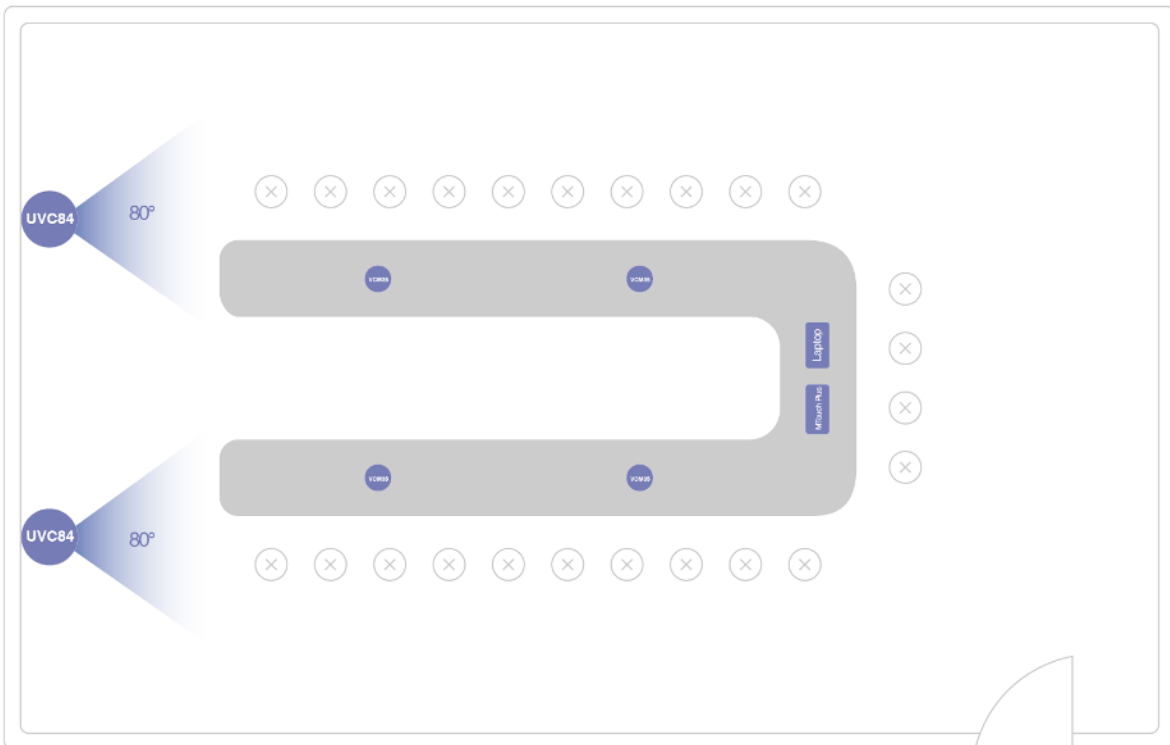

AVHub, audio and video processor	• 2 x USB-A port • 1 x USB-B port • 1 x Codec port • 7 x Yealink VCH port(RJ-45) • 1 x RCA in/out interface • 1 x 6.3mm Line in interface • 1 x 6.3mm Line out interface • 1 x power interface • Dividable and merging meeting rooms are supported • Support intelligent multi-speaker tracking
Package Features	• N.W/CTN: 12.1 kg • G.W/CTN: 13.8 kg • Carton Meas: 935mm x 413mm x 312mm

*This feature will be supported in future versions

Scene Graph in a Conference Room