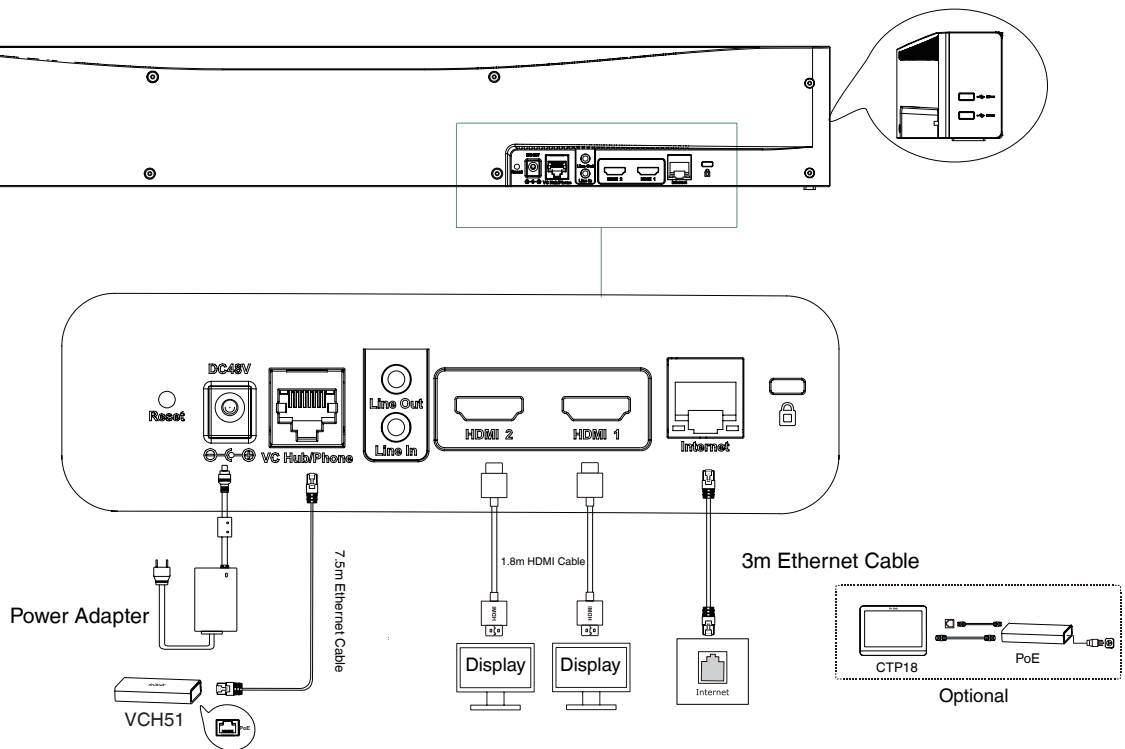

### Connections

- 2 x HDMI output (CEC supported)
- HDMI input (through the VCH51 Sharing Kit)
- 1 x Line-in (3.5mm)
- 1 x Line-out (3.5mm)
- 2 x USB 2.0
- 1 x 10/100M/1000M Ethernet port

- 1 x Yealink extension port (RJ-45)
- 1 x Power port
- 1 x Security lock slot
- 1 x Reset slot

### Other Physical Features

- External Yealink Power Adapter: AC 100~240V input and DC 48V/0.7A Output
- USB Output: 5V  $\equiv$  0.5A
- Power consumption (PSU):
  - Idle < 13W; Normal operating: 15W; MAX: 16W
- Dimension (W.D.H): 700 mm x 98 mm x 121 mm
- Operating humidity: 10~95%
- Operating temperature: 0~40°C
- Storage temperature: -30~70°C

### MeetingBar A30 Package

- Package contents:
  - MeetingBar A30 endpoint
  - 3m Ethernet cable
  - 2 x 1.8m HDMI cable
  - Mounting Bracket and Accessories
  - Power adapter
  - Quick Start Guide
  - Controller (optional):
    - CTP18 Touch Panel
    - VCR20 Remote Control
  - Content sharing(optional):
    - VCH51 Sharing Kit (HDMI/USB-C)
    - WPP20 Wireless Presentation Pod
- Carton Meas: 903\*325\*306mm

## Endpoint Connections