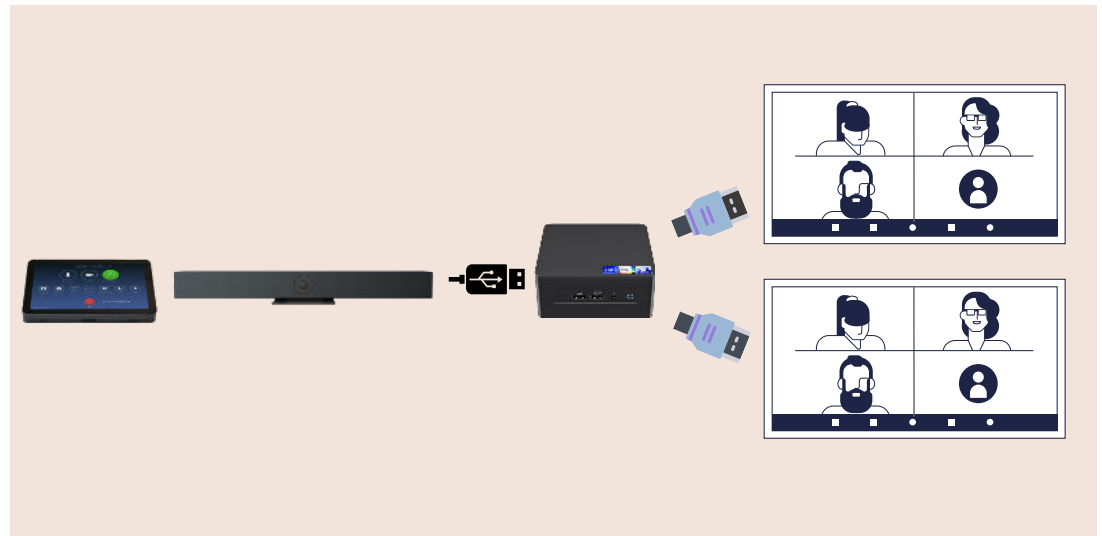

Contact us:

- Find a dealer
- Get pricing
- Installation help
- Live demos
- Support

AURA

Image sensor: 1/2.8 inch 4K 8MP CMOS image sensor

Lens: 4K glass

Pixels: 8MP, 16:9

View angle: 120°

Zoom 10x digital

Focus: Advanced AI auto-focus

SNR: ≥ 55 dB

Resolution: 3840 x 2160

Video features: Brightness, definition, saturation, contrast, white balance, low light optimization

Microphone: 6 built-in digital array microphones 20ft/6m range

Audio processing: AEC, AGC, ANS, sound source localization

DNR: 2D & 3D

Speaker: 2 x 7W

Audio input: 3.5mm

Power: DC12V

Temperature: 15°F - +120°F (-10°C - +50°C)

CAPO II

Intel® i7 Processor for fast performance and multitasking

Pre-installed and licensed

Windows 11 Pro

Compatibility with Zoom, Microsoft Teams, Webex, and Google Meet.

Dual Screen Support

Built-In Collaboration Tools

Recording and Transcription

VESA Mount Kit

VISTA

10.1" Optically Bonded

Capacitive Touchscreen:

1280x800 Resolution

170° x 170° Viewing Angle:

Anti-Glare and Anti-Fingerprint Coating

Wall or Table Mount

Power over Ethernet (PoE)

Warranty Information

3-year Limited hardware warranty

Optional 5-year Boom Care plan